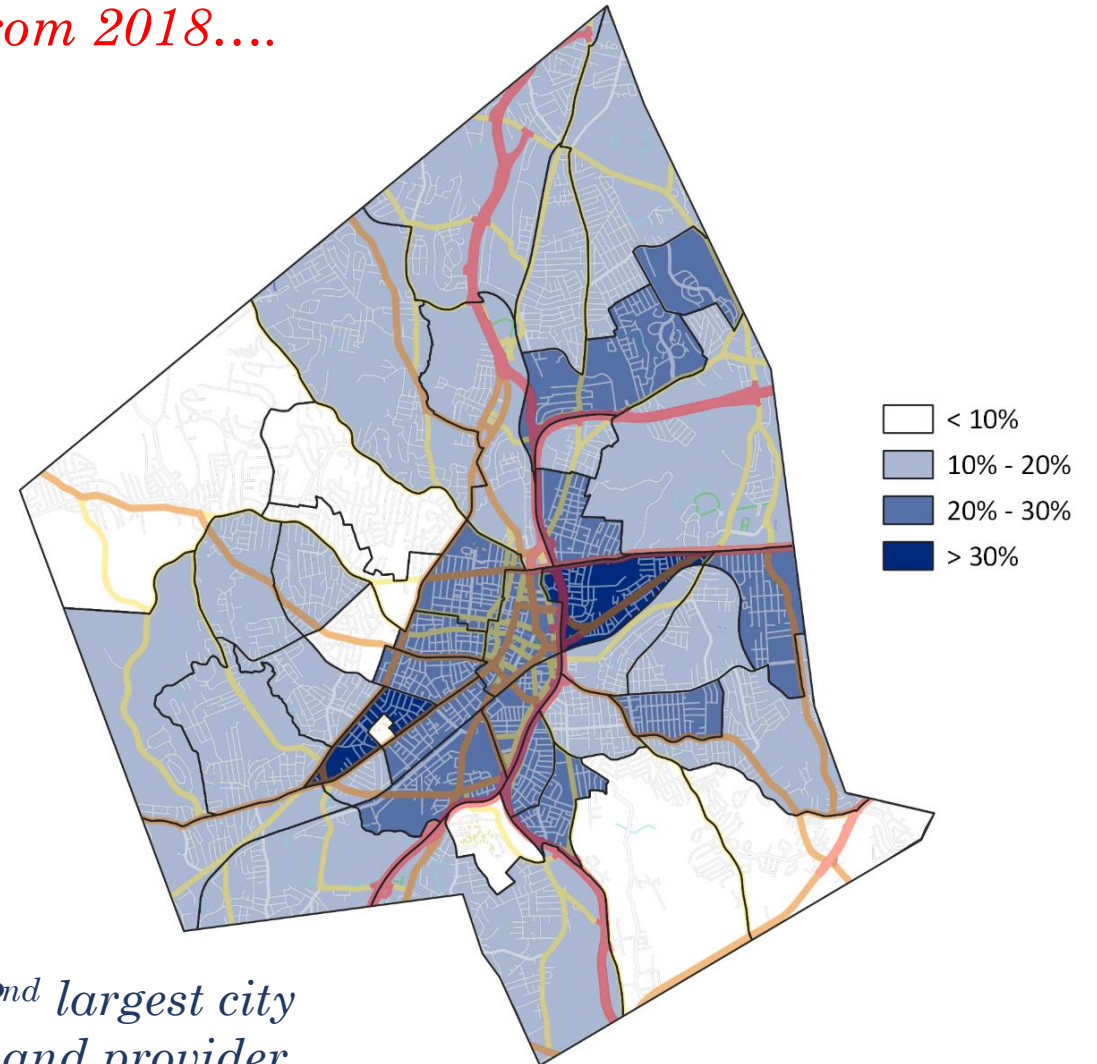

# Worcester Regional Research Bureau's Analysis of Local Broadband Access

*\* This data is BEFORE the pandemic from 2018....*

## Worcester Households by Type of Internet Connection

*FCC data shows that 99.9% of Worcester's population (2<sup>nd</sup> largest city in New England) has only one choice for a wired broadband provider.*