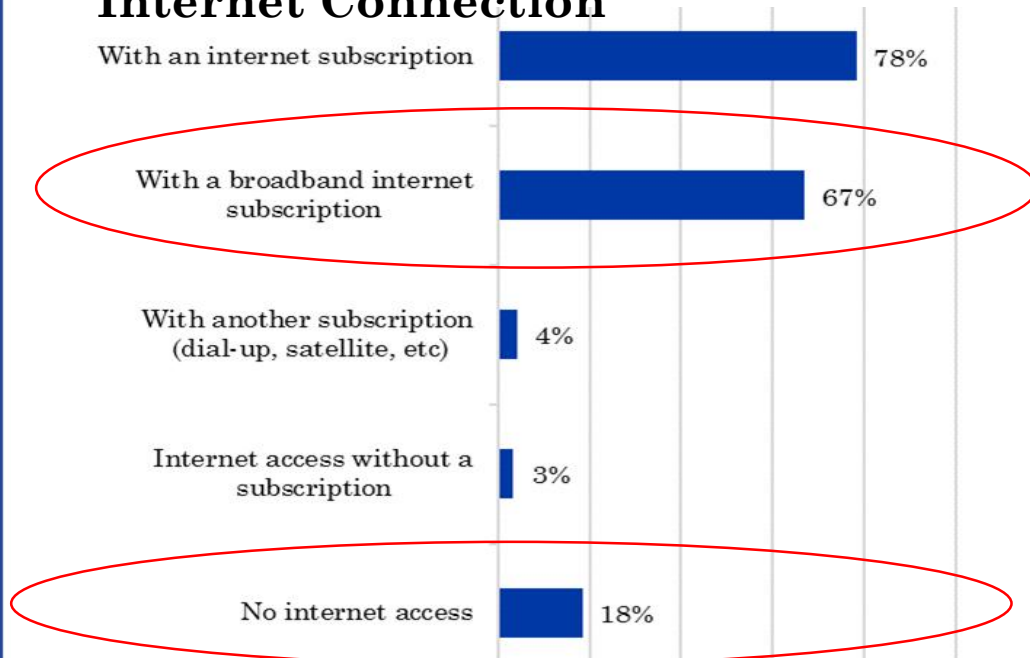

# Worcester Regional Research Bureau's Analysis of Local Broadband Access

*\* This data is BEFORE the pandemic from 2018....*

## Worcester Households by Type of Internet Connection

*FCC data shows that 99.9% of Worcester's population (2<sup>nd</sup> largest city in New England) has only one choice for a wired broadband provider.*